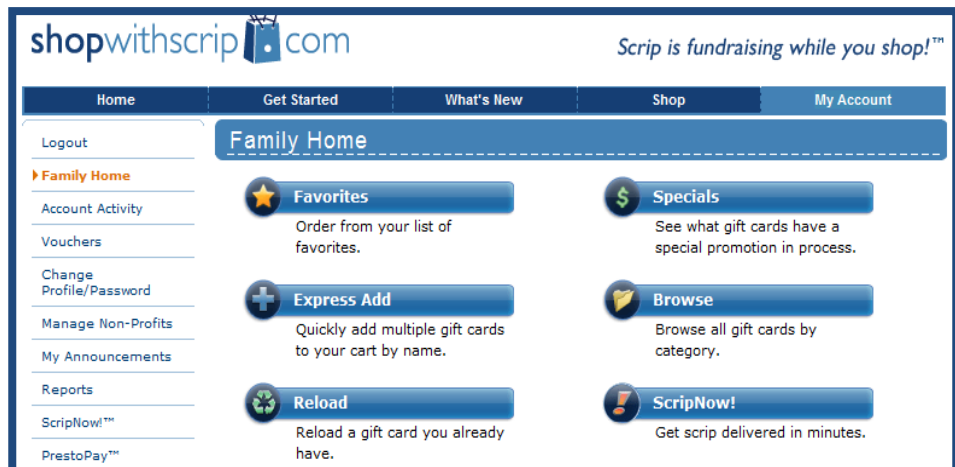

Six Easy Ways to Order

To place an order, you can shop right from your Family Homepage!

Favorites: Order the same products each week? Add these items to your Favorites list for easy ordering in the future.

Express Add: Know exactly what you want? Quickly add the items to your cart using this feature.

Reload: Don’t want to wait for your card to be shipped? Easily add funds to selected cards here.

Specials: Want to order items with special rebates available for a limited time? Add these items to your cart directly from the specials list.

Browse: Looking for a gift? Not sure what’s available? Use this feature to shop by category.

ScripNow!: Want to print an eCard to use at the retailer or for online shopping? Order ScripNow! eCards and you can print directly from your ShopWithScrip account.

ShopWithScrip Enrollment Code:

Scrip Program Coordinator: